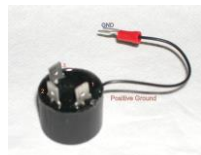

Our Products

L Series Lamps

L Series Lamps typically used in TR6

LR Series Lamps

LR Series Lamps – right angle, typically used in TR3s

LS Series Lamps

LS Series Lamps “shorty” are 1/2” shorter than the L series. Used in the Wedge Rear running lamp.

Dash Lamps

Dash Lamps are Green and offered in screw base and the wedge base versions, for TR7/8

Flashers (Electronic)

LFM series two and three prong electronic flashers used with the LiteZupp LED Lamps.

LH Series Lamps

LH Series Lamps with tag light and flashing brake light

The Wedge special lamp bundle

Includes the following LEDs and flashers

<u>Product</u>	<u>Description</u>	<u>Qty.</u>
- LS56RN	Rear Running Lamp	2
- LR56RN	Brake Lamp	2
- LR56AN	Rear Turn Lamp	2
- L56AN	Front Turn Lamp	2
- LR56WN	Backup Lamps	2
- LFM2NG	Flashers	2
- LDS12GNP	LED Dash Lamps	2 pr.
- Includes free shipping		